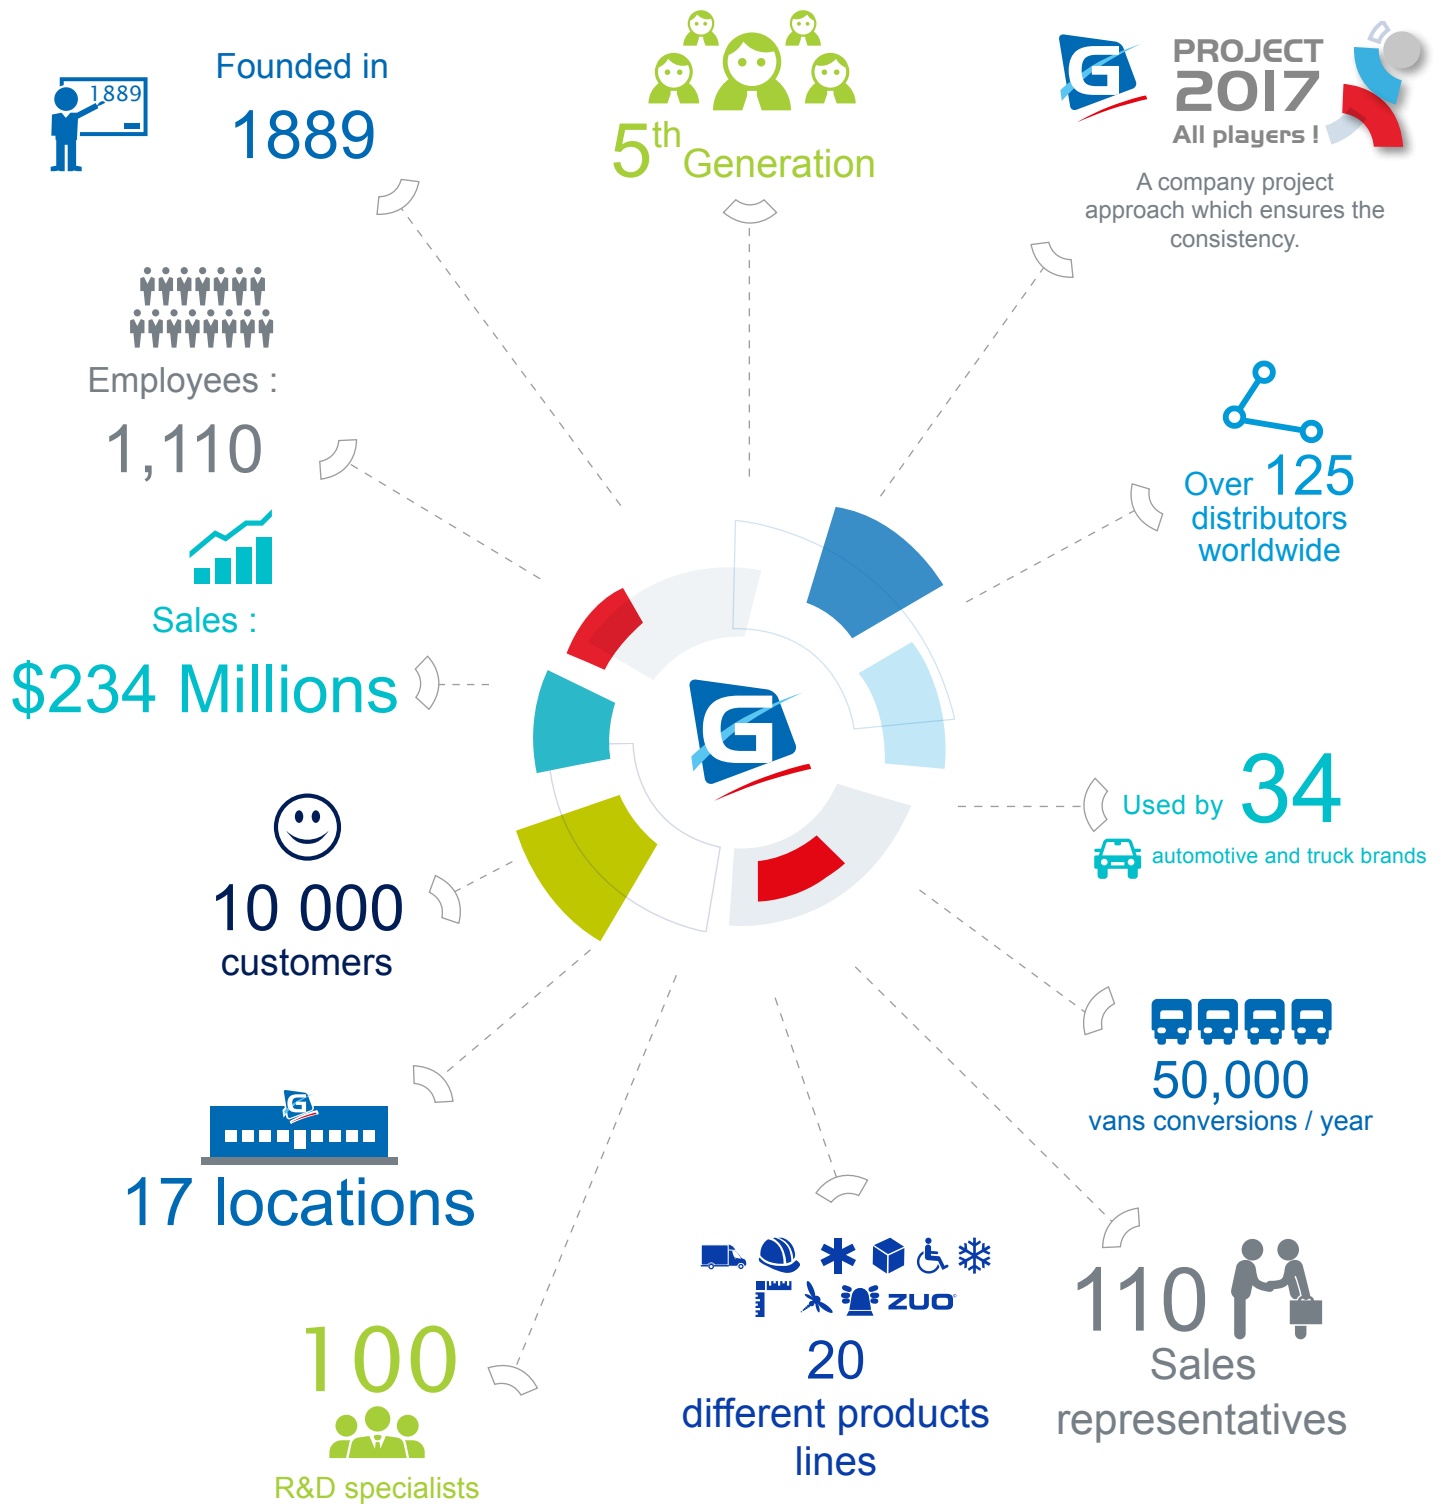

KEY FIGURES